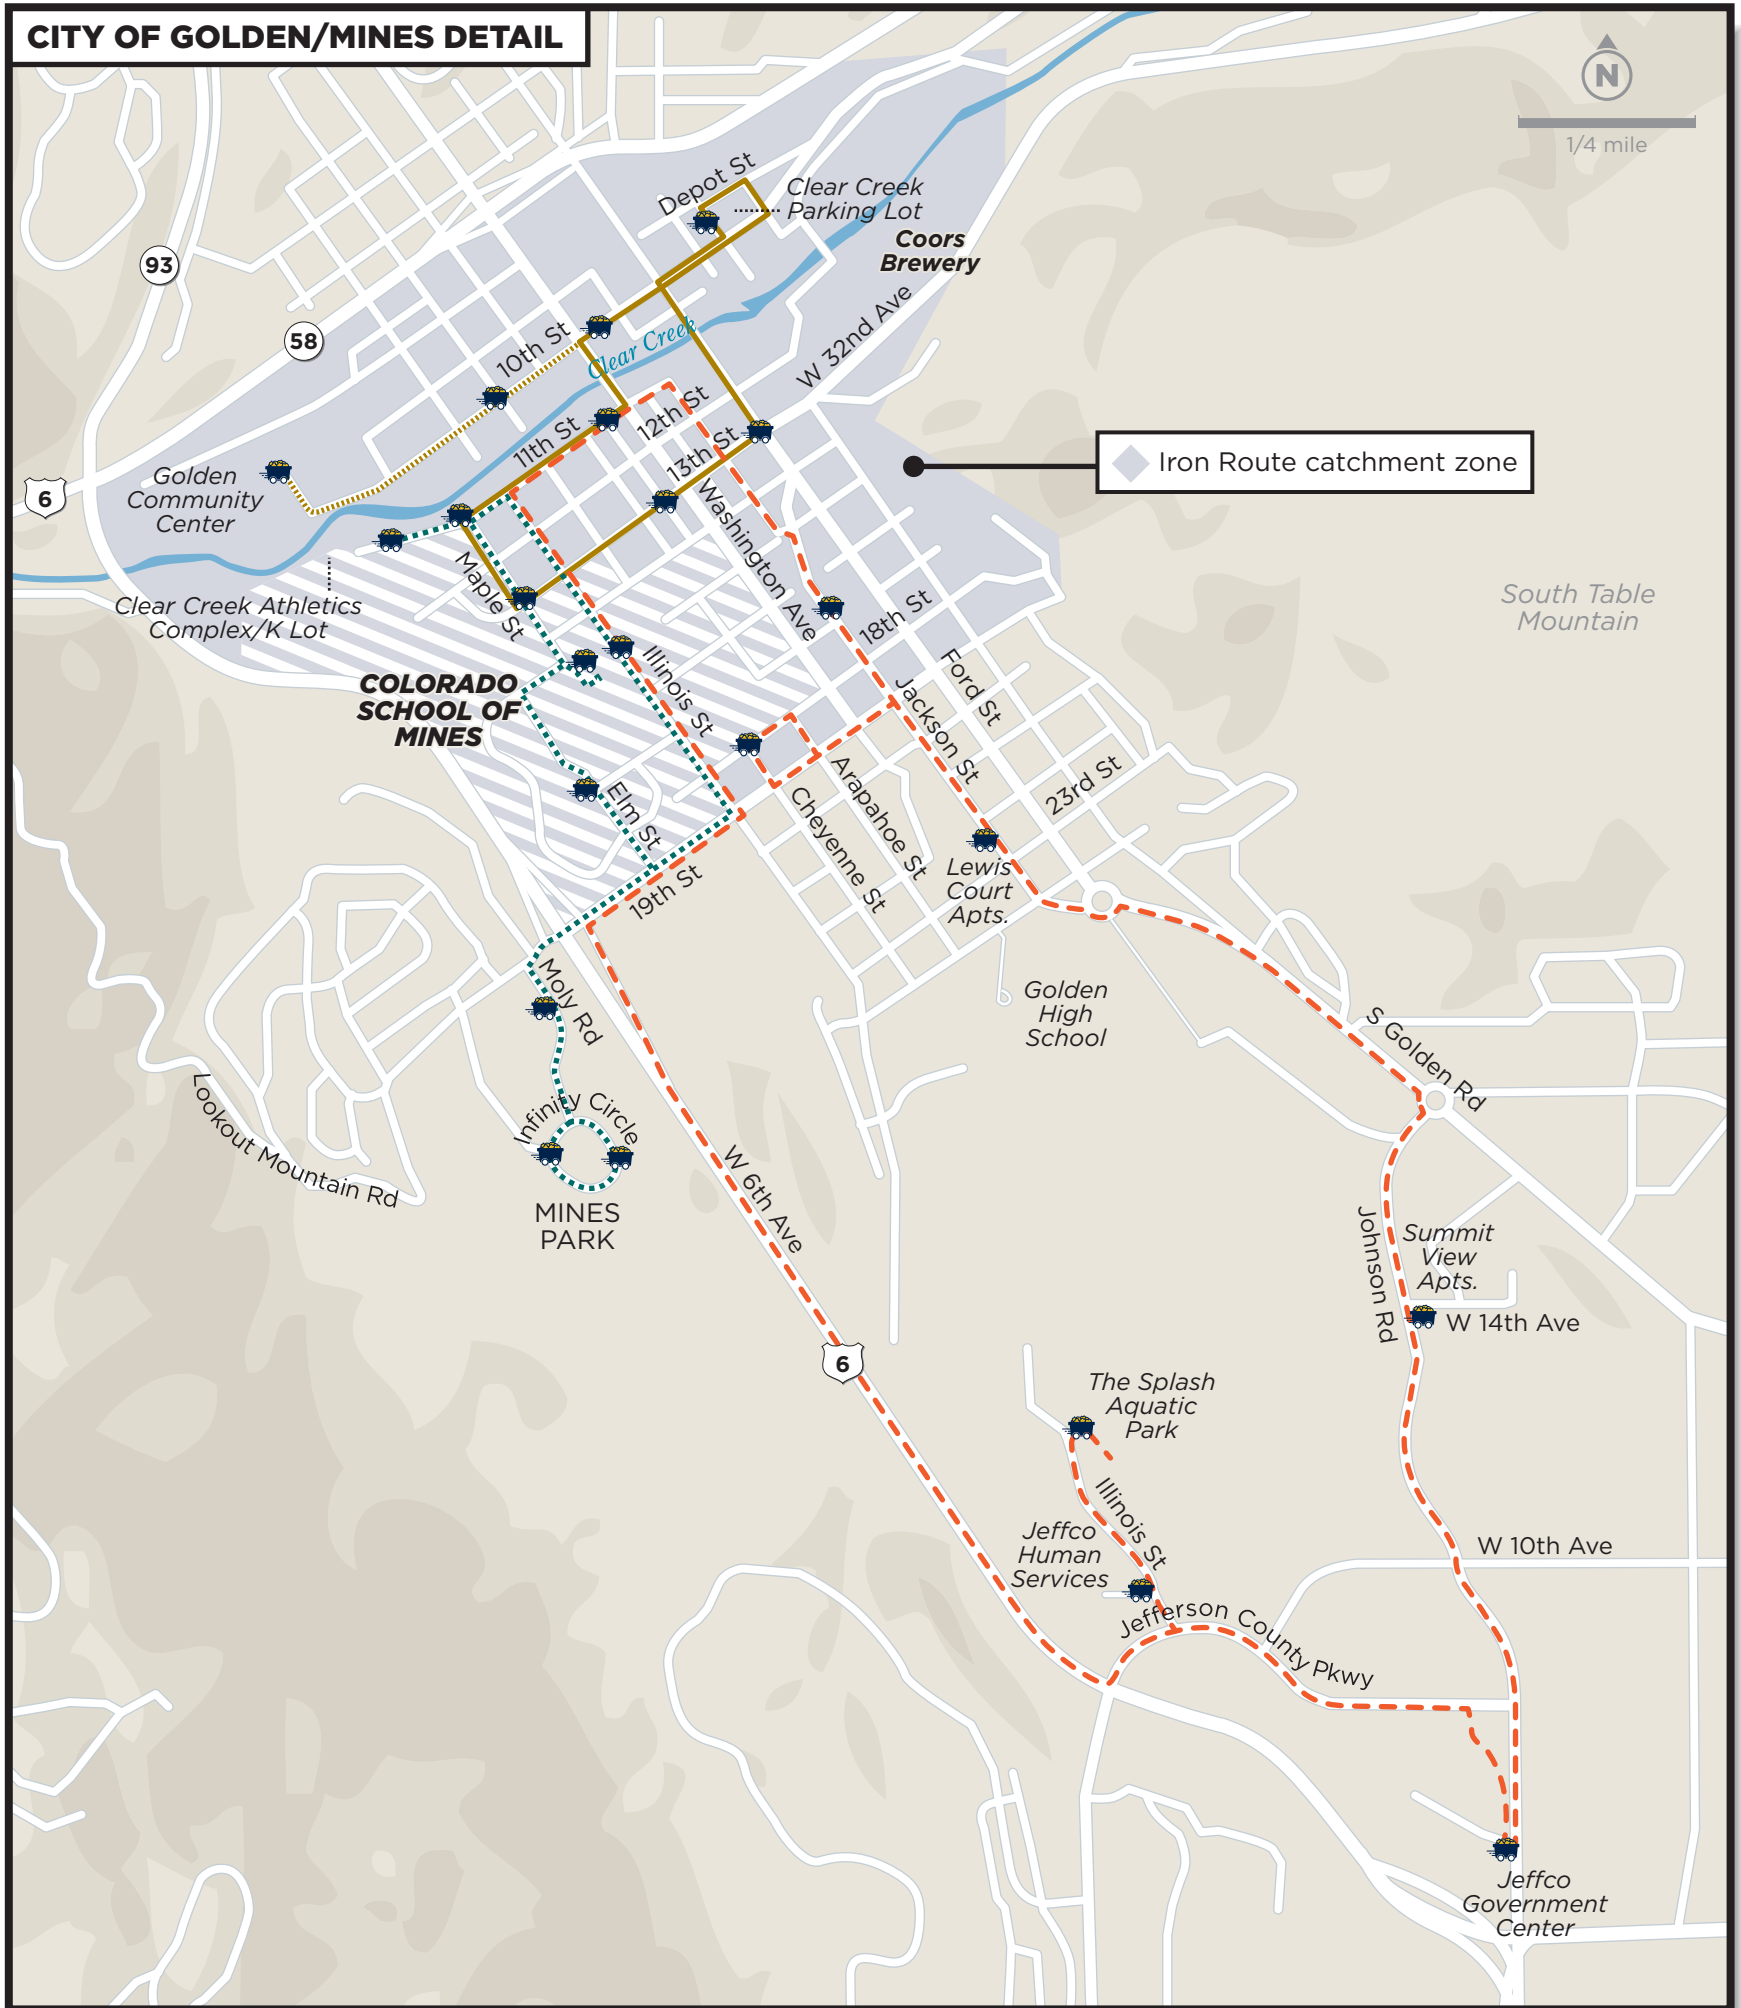

City of Golden

COLORADO SCHOOL OF MINES

ORE CART GOLDEN-MINES SHUTTLE SERVICE

- Ore Cart Stops
- Gold Route
- Gold Route Extension
- Silver Route
- Tungsten Route
- Iron Route catchment zones (on-demand app-based transit service)
- A** Golden/Colorado School of Mines
- B** CoorsTek Center
- C** Ward Station

Gold Route
 Fridays: Noon - 7 p.m.
 Saturdays: 10 a.m. - 7 p.m.
 Sundays: 10 a.m. - 5 p.m.

Silver and Tungsten Routes
 6:30 a.m. to 6:30 p.m. Monday-Friday
 7:30 a.m. to 7:30 p.m. Saturday
 (Silver route 10 a.m. to 2 p.m. Saturday)

Iron Route
 Monday - Friday: 6:30 a.m. - 5:30 p.m.

Scan for more information