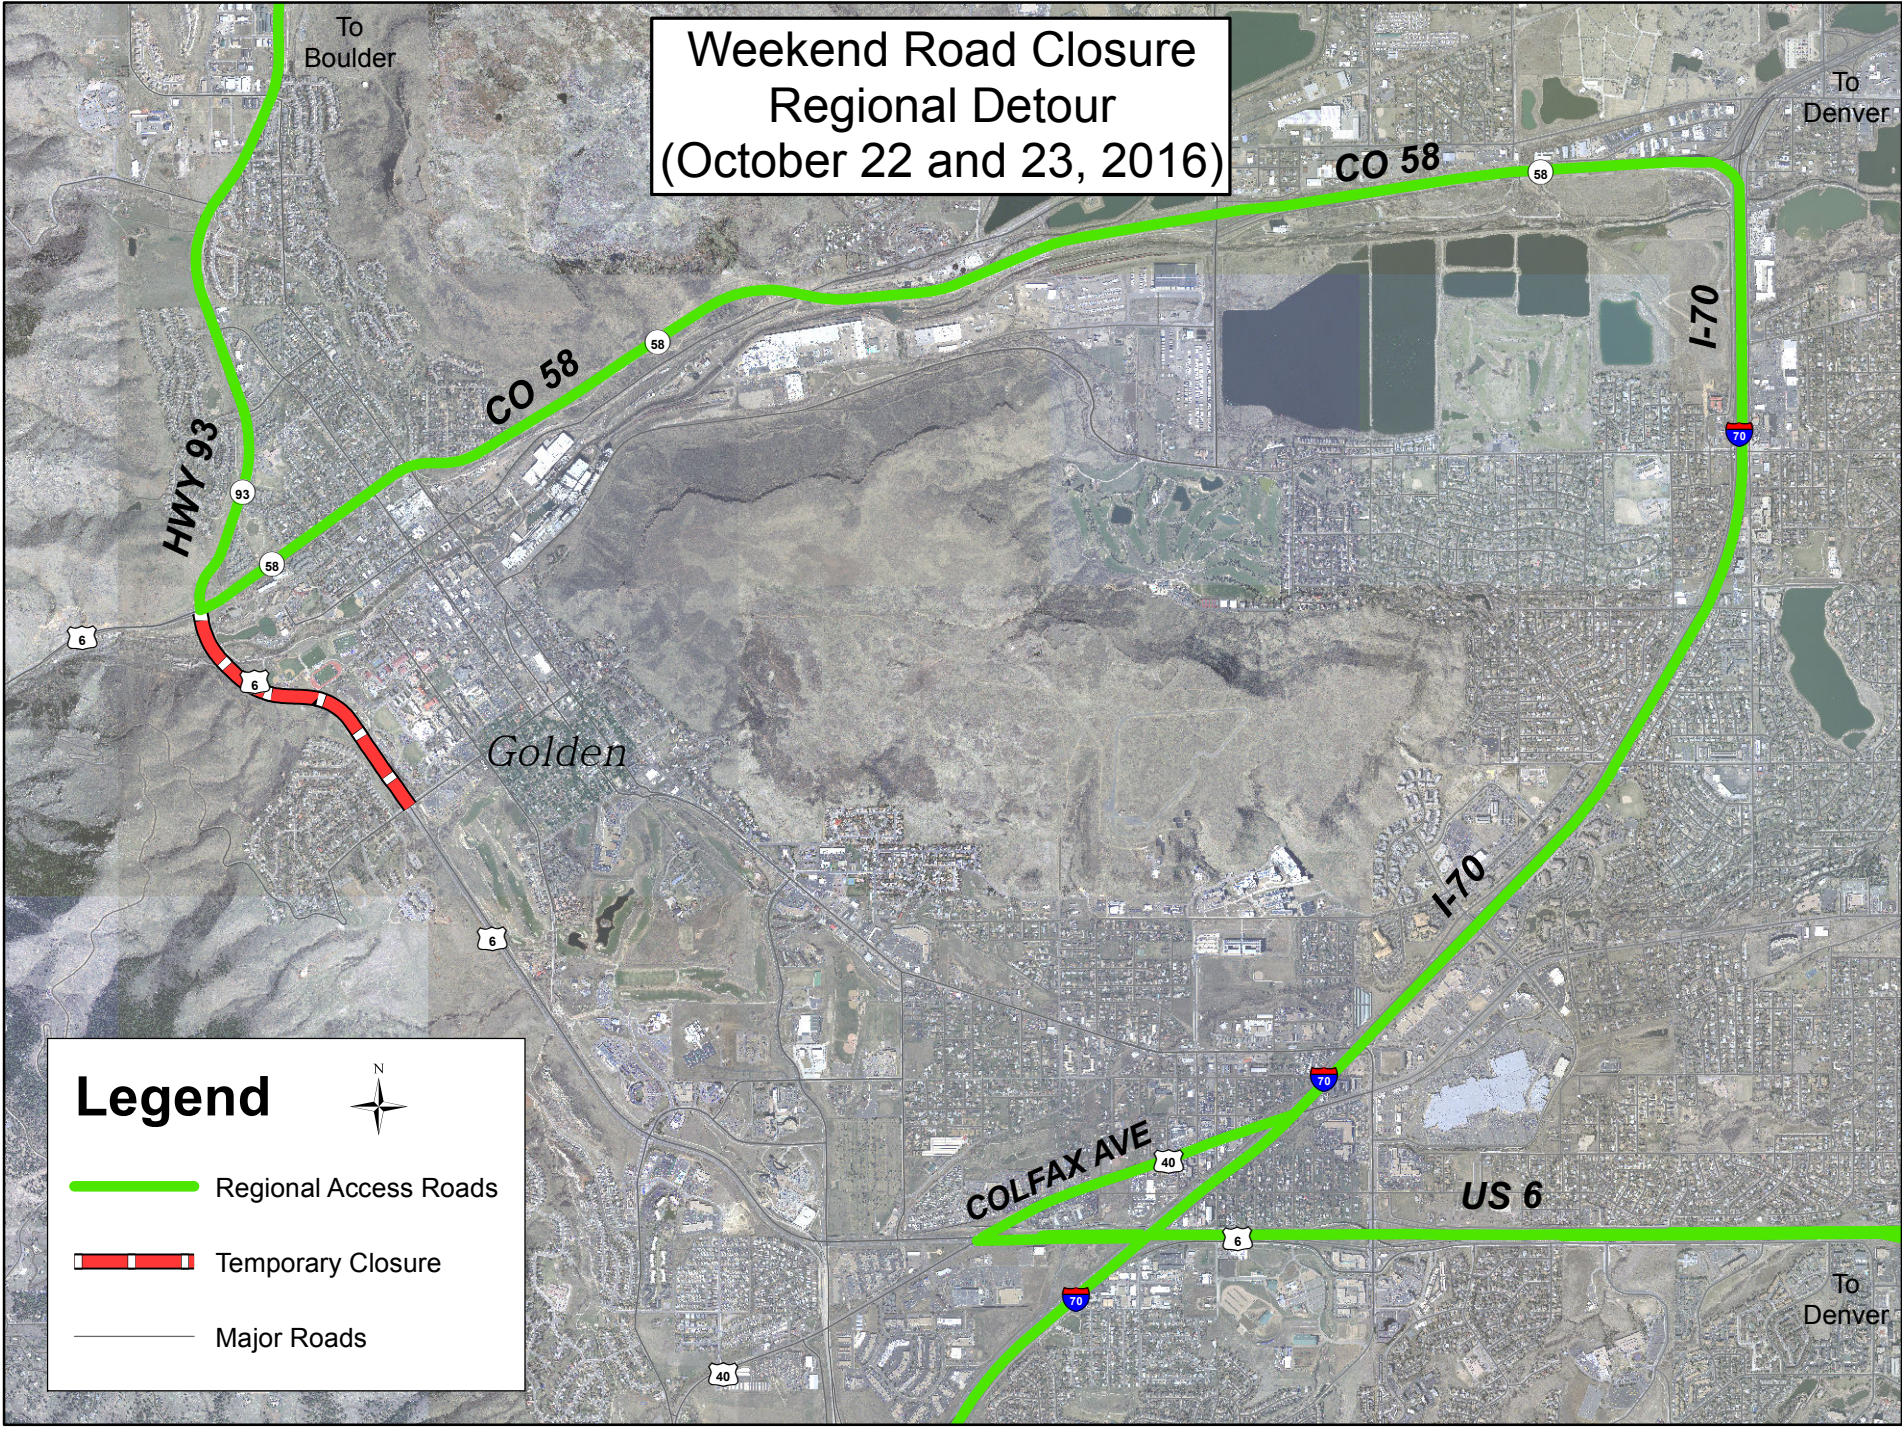

# Weekend Road Closure Regional Detour (October 22 and 23, 2016)

## Legend

-  Regional Access Roads
-  Temporary Closure
-  Major Roads