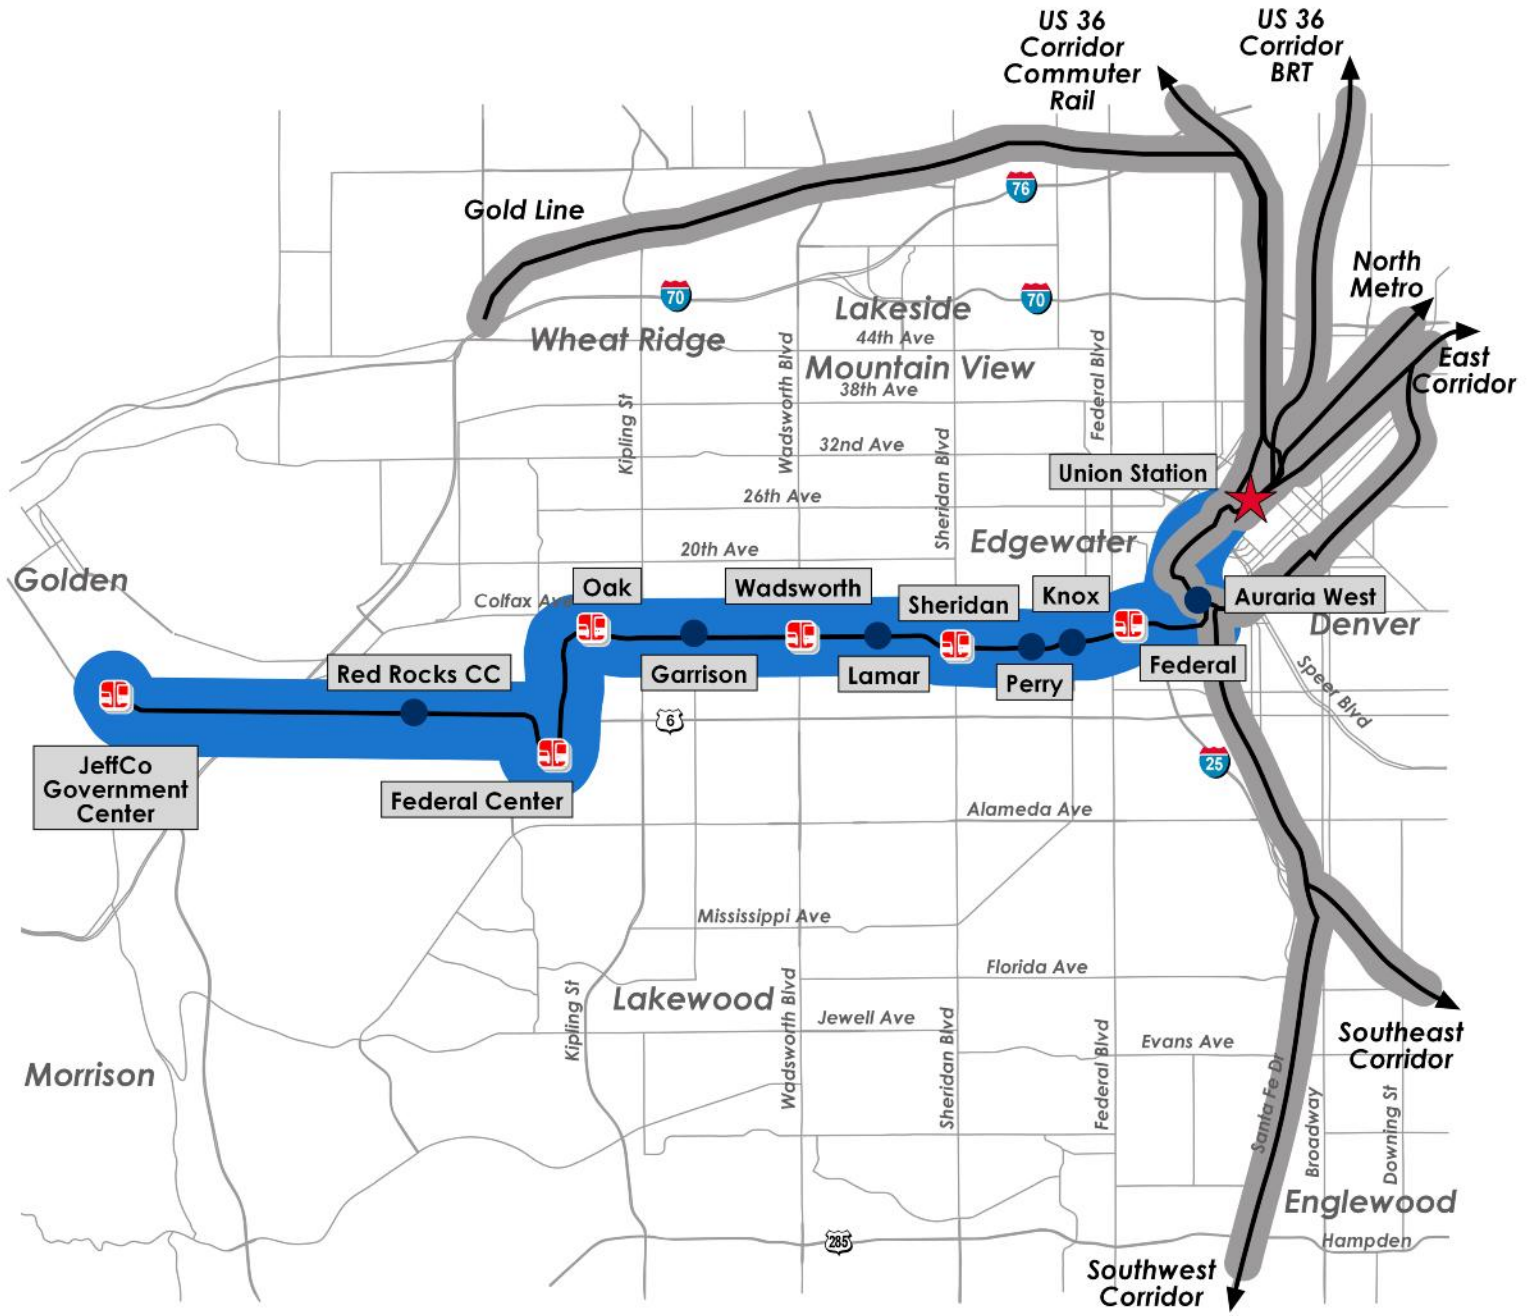

# West Corridor

**Legend:**

- Rapid Transit Line
- Station without Parking
- Station with Parking
- Light Rail (LRT)

N  
Not to Scale

February 2, 2004