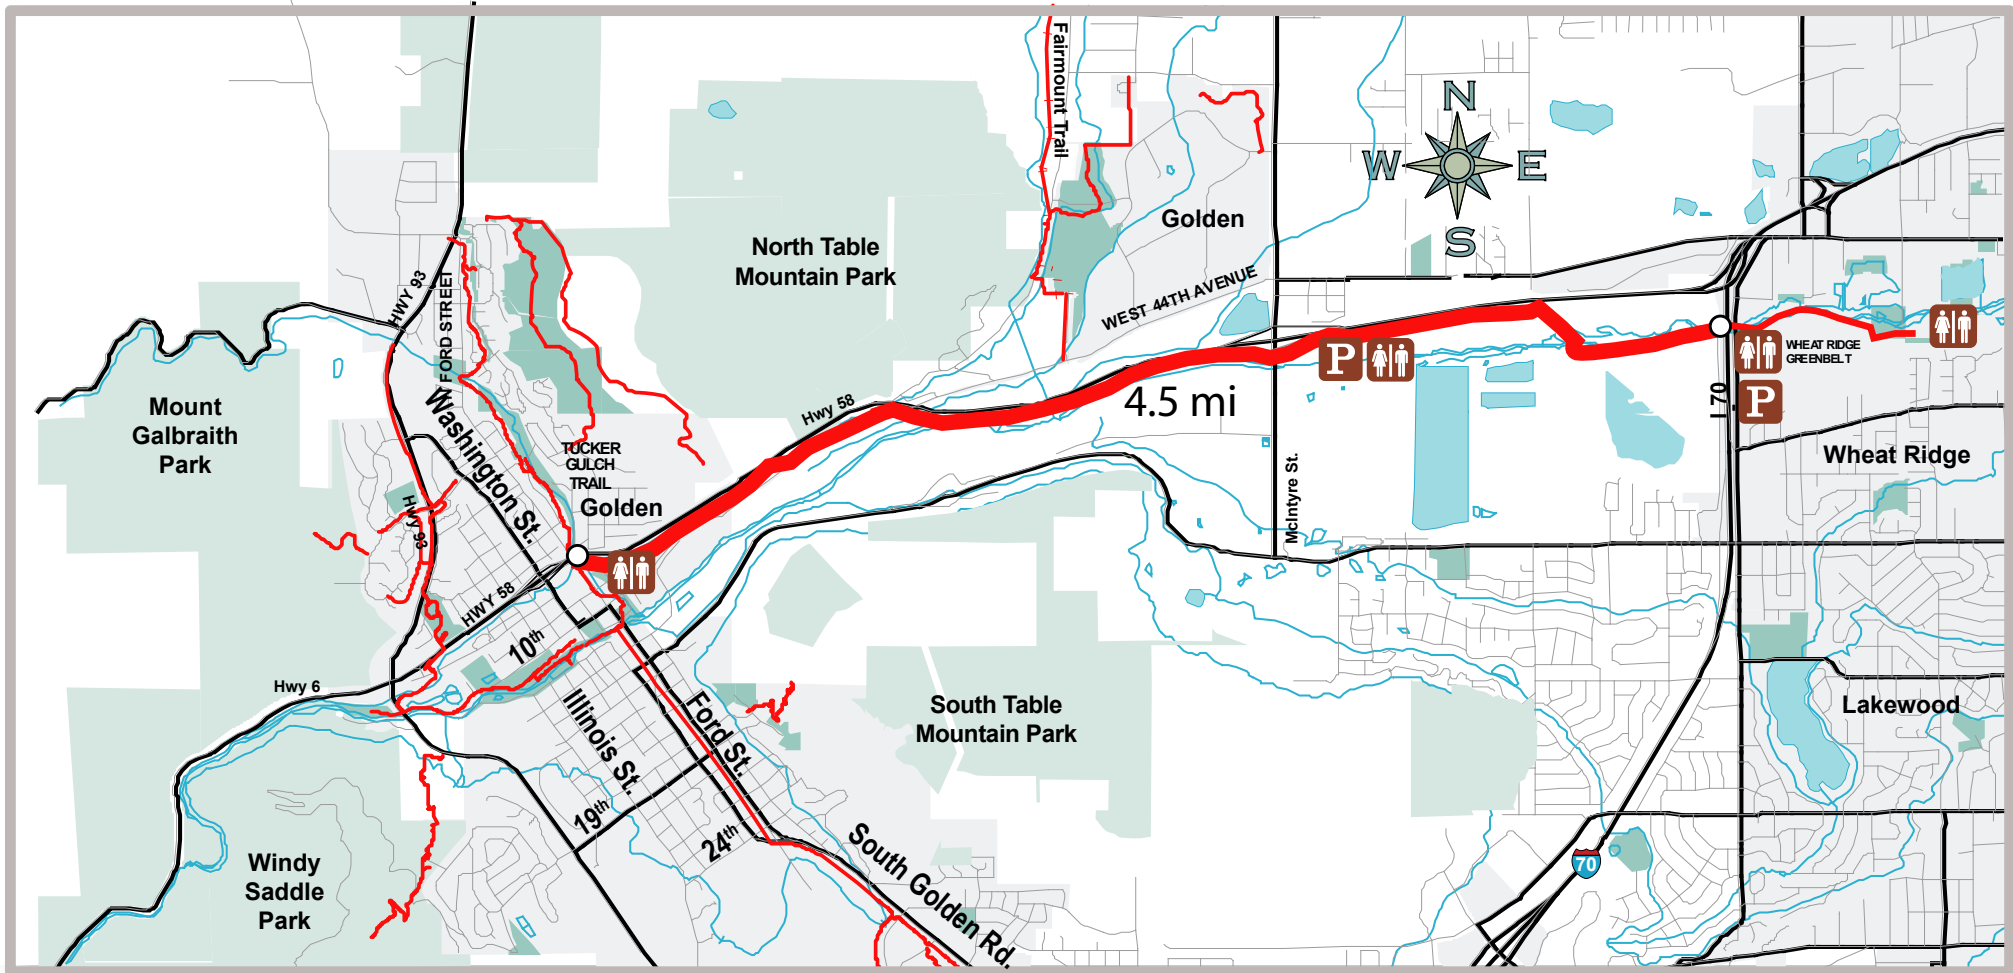

Clear Creek Trail Map

City of Golden