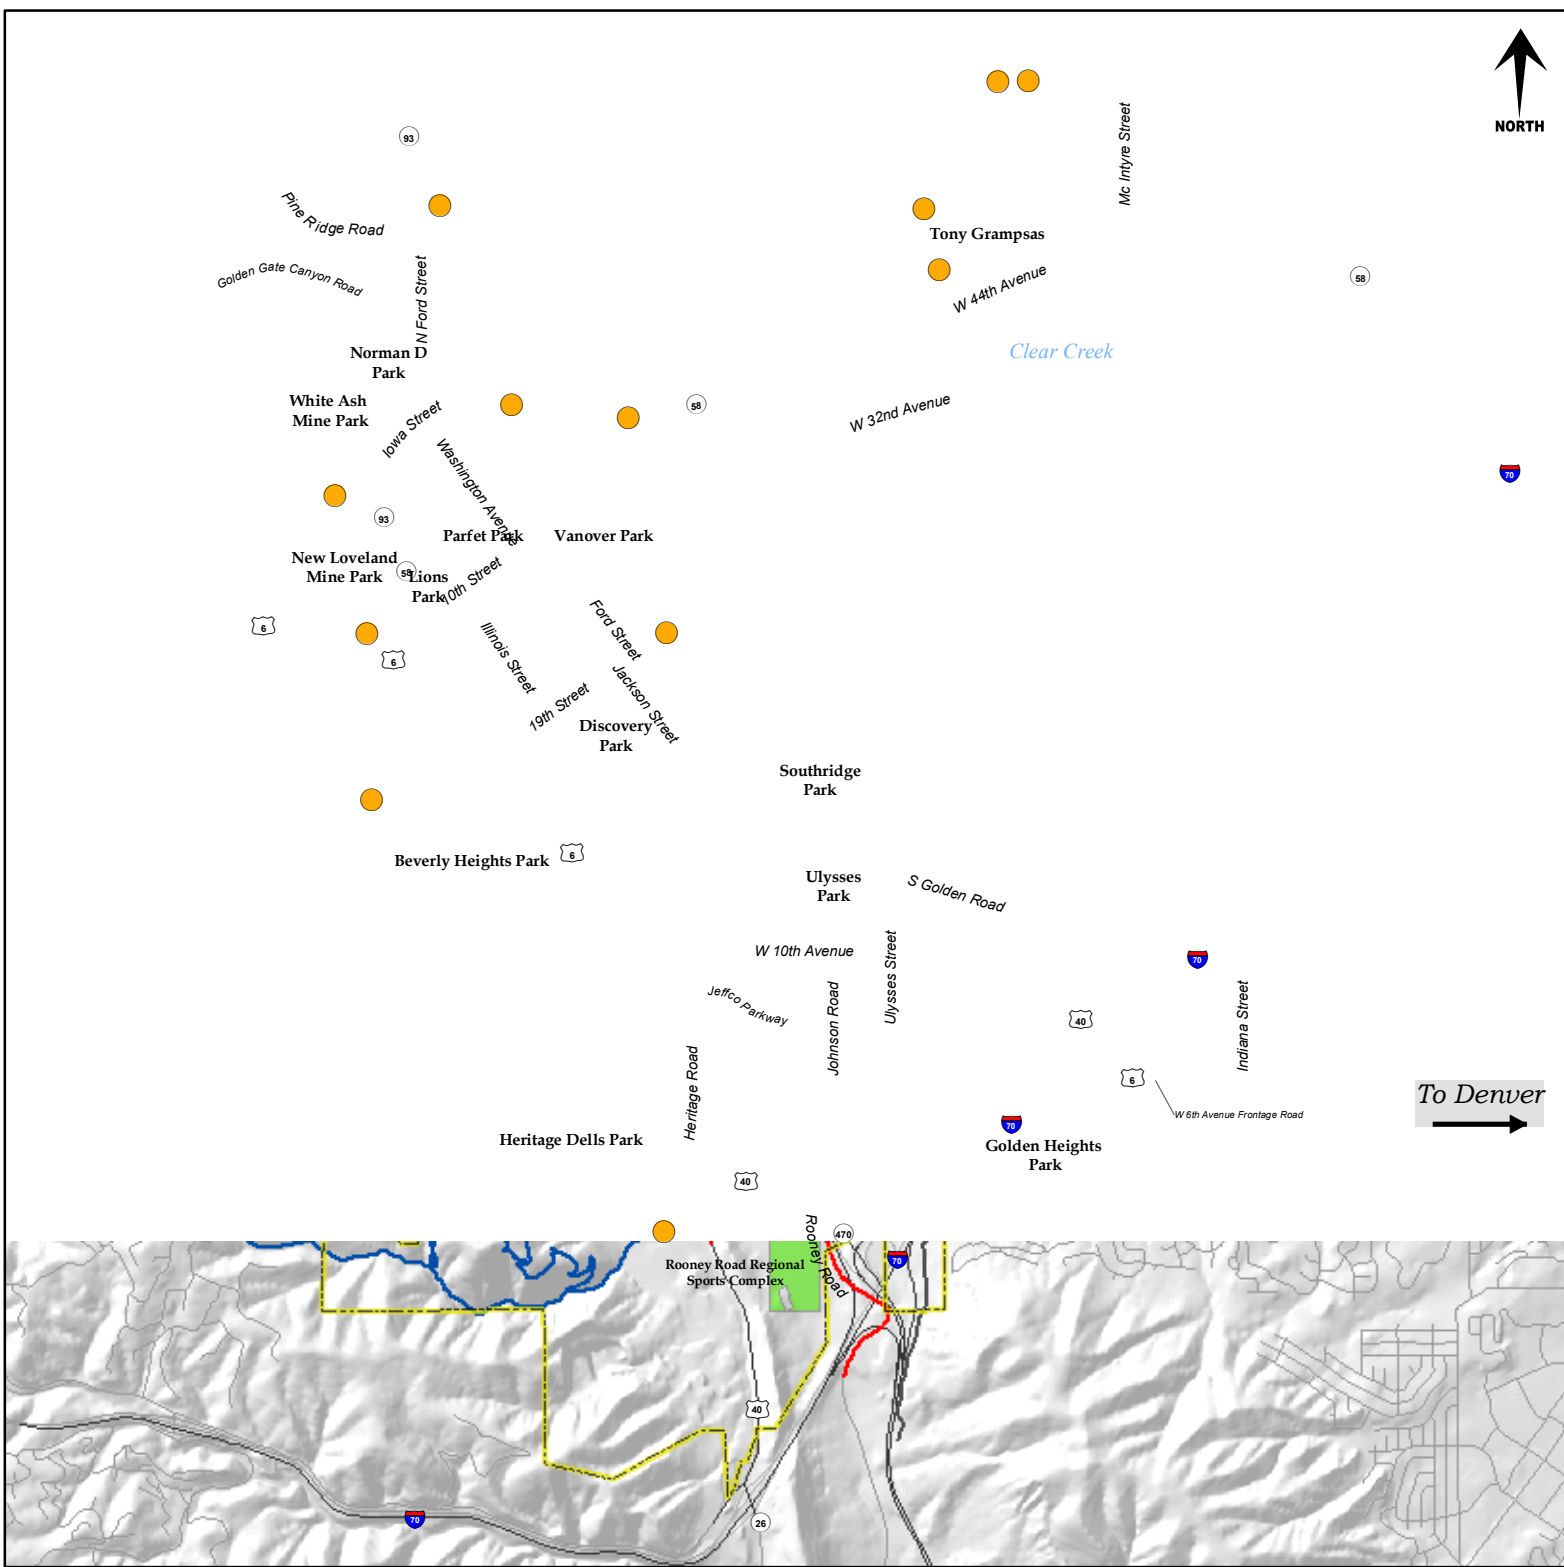

City of Golden Parks and Trails

Legend

-  City Limits
-  Trail Heads
- Pedestrian & Bicycle Trails**
- Use & Bicycle Designation**
-  Bike Route
-  Pedestrian Only
-  Shared Use - Bike Trail - Paved
-  Shared Use - Bike Trail - Unpaved
-  Water
-  Roads
-  Parks
-  Golf Course

Where available, please click on a park or a trail head for more information.

To Denver
→

Information on this map is based on the best data available. This map should not be considered survey accurate. Please note - trails shown on map are maintained by either the City of Golden, Jefferson County or other organizations.

Map is current as of Winter 2010/2011