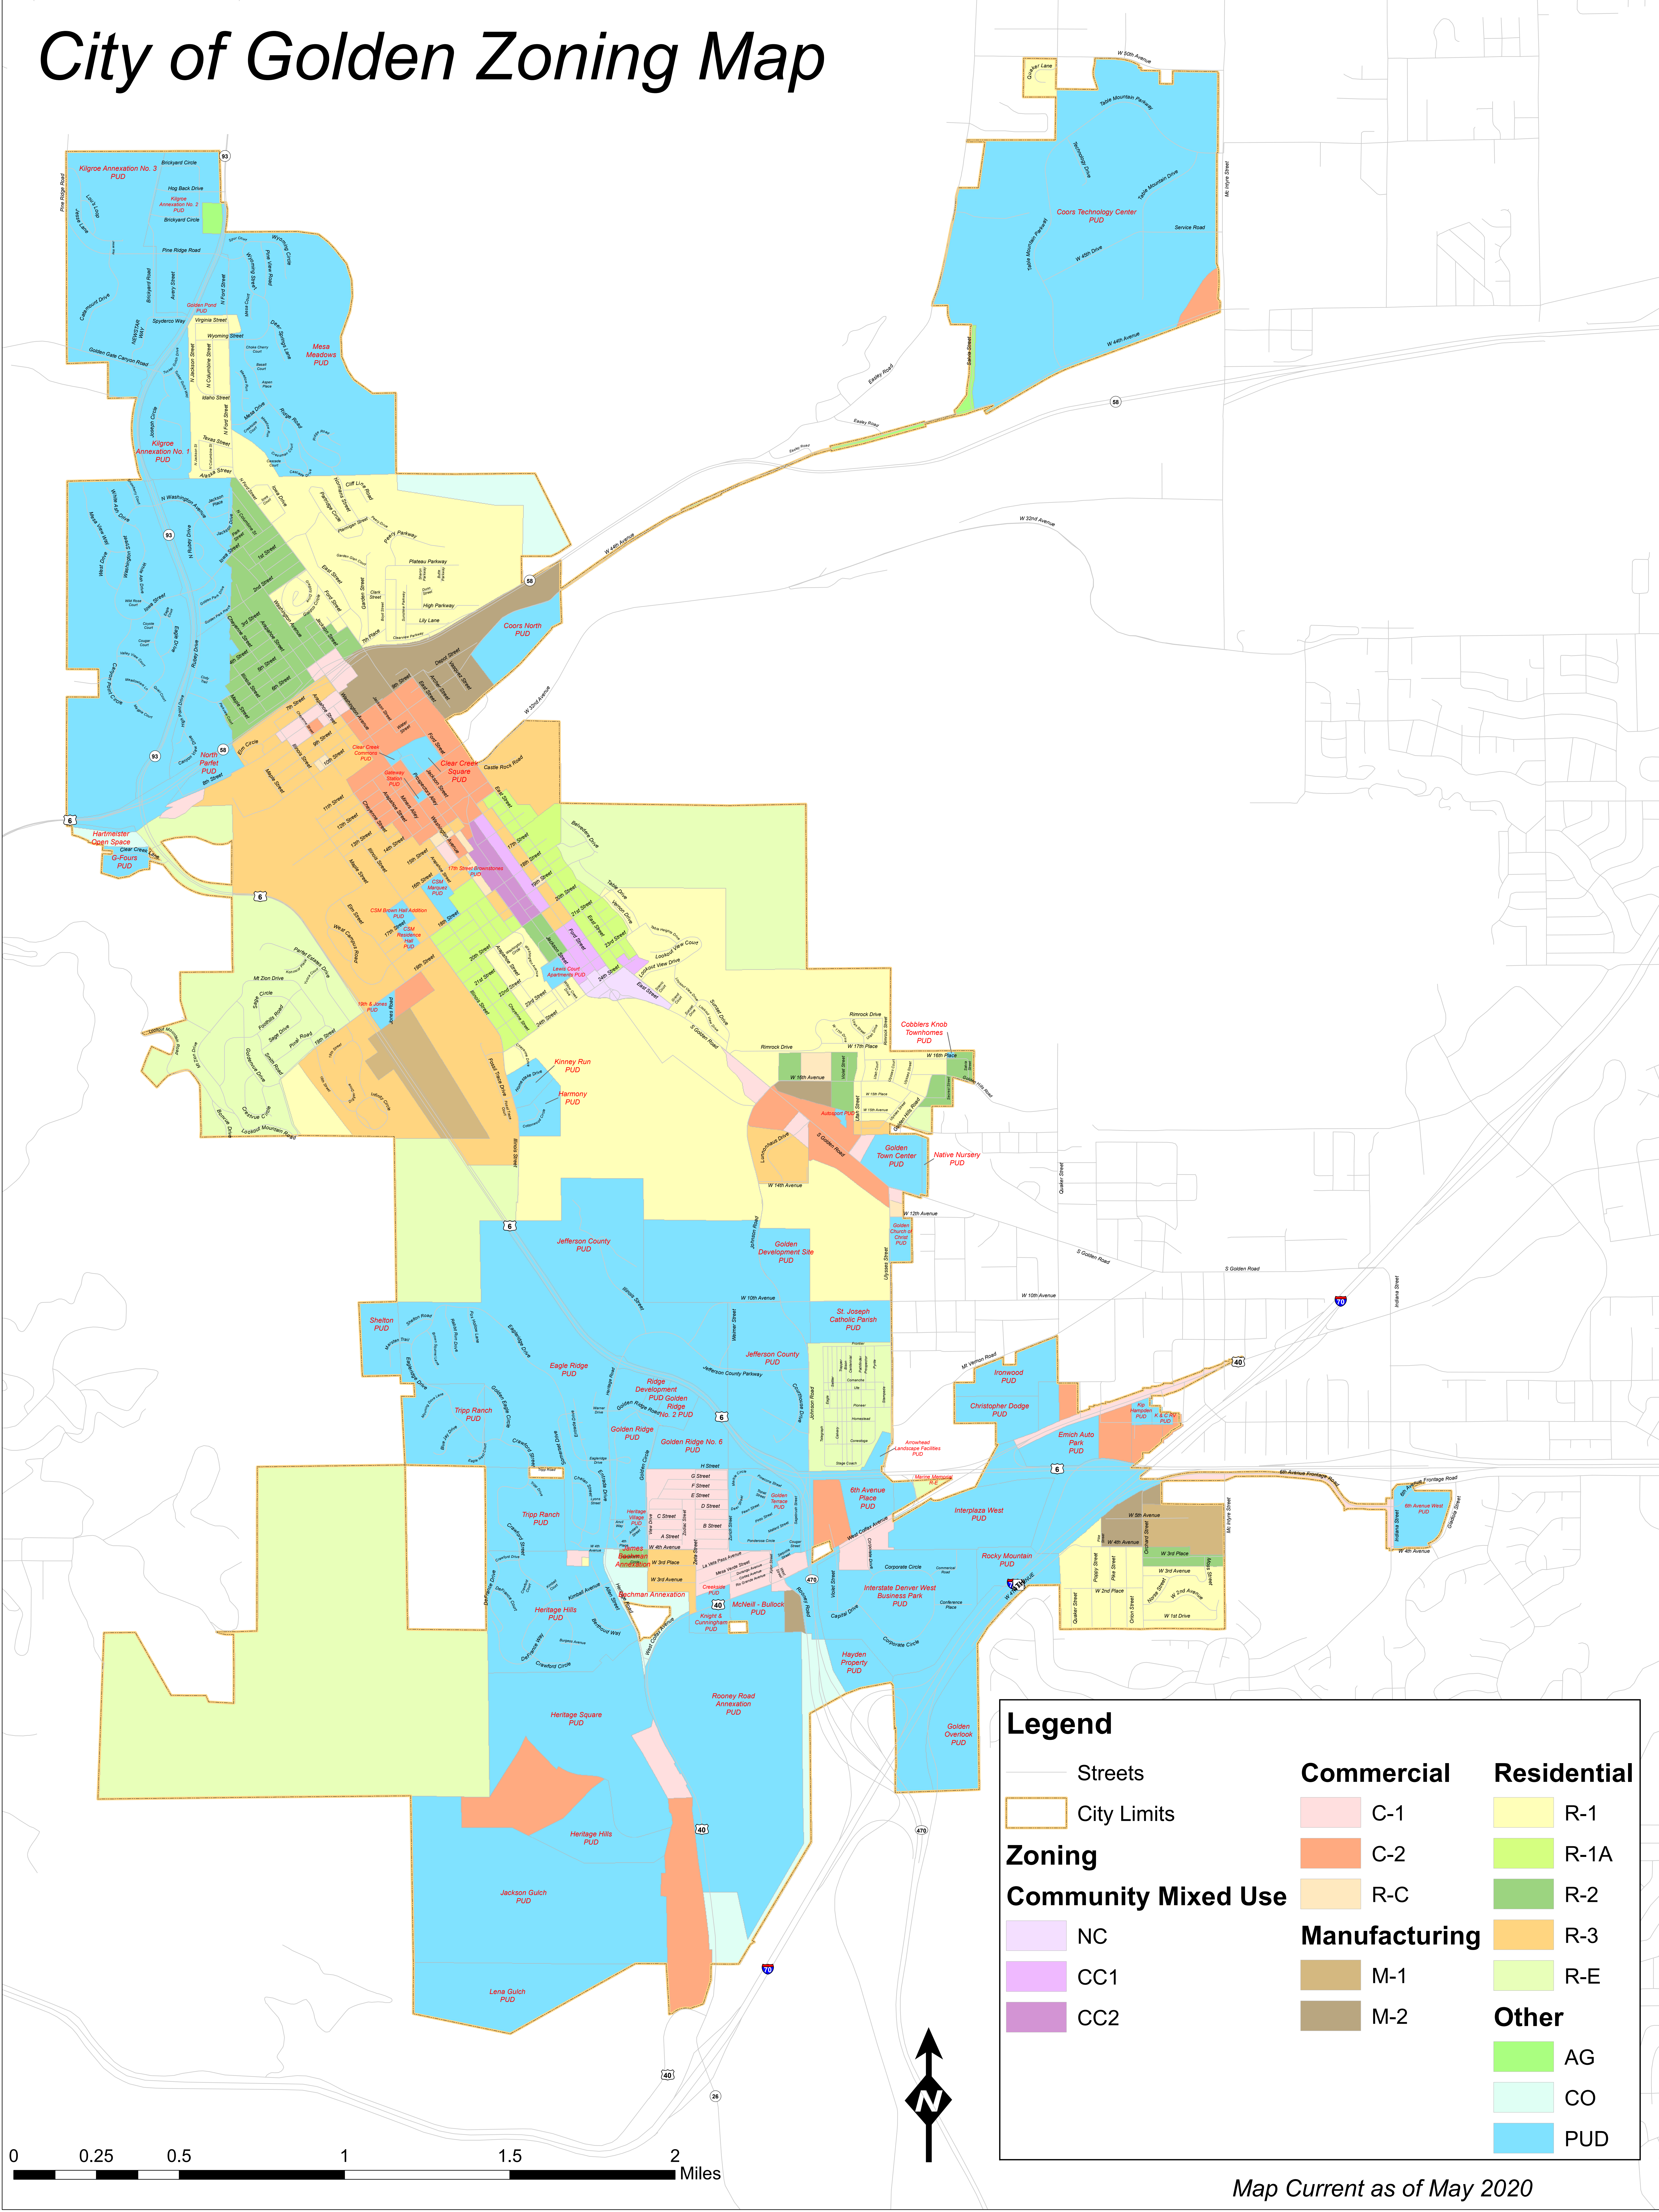

City of Golden Zoning Map

Legend

- Streets
- City Limits

Zoning

- NC
- CC1
- CC2

Commercial

- C-1
- C-2

Community Mixed Use

- R-C

Manufacturing

- M-1
- M-2

Residential

- R-1
- R-1A
- R-2
- R-3
- R-E

Other

- AG
- CO
- PUD

0 0.25 0.5 1 1.5 2 Miles

Map Current as of May 2020